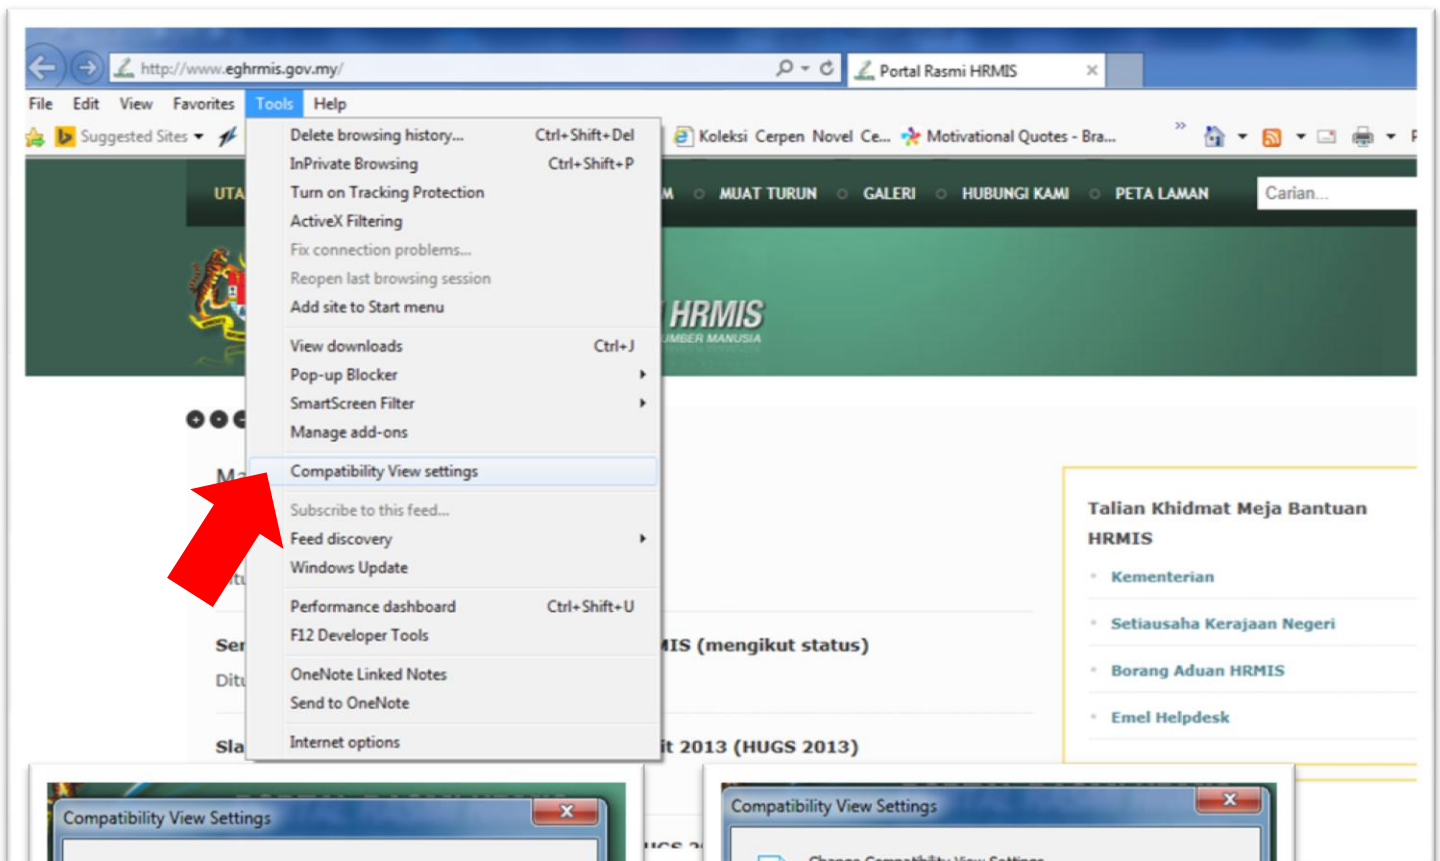

Step 2 : Check IE Compatibility View Settings

>Tools >Compatibility View Settings

>Add 'www.eghrmis.gov.my' >Click Add

>Click all box >Close