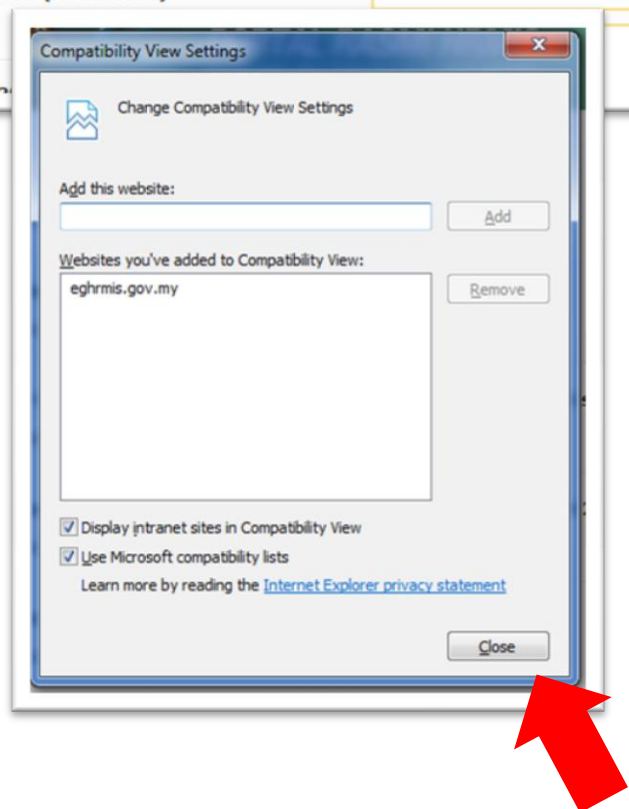

Step 2 : Check IE Compatibility View Settings

>Tools >Compatibility View Settings

>Add 'www.eghrmis.gov.my' >Click Add

>Click all box >Close