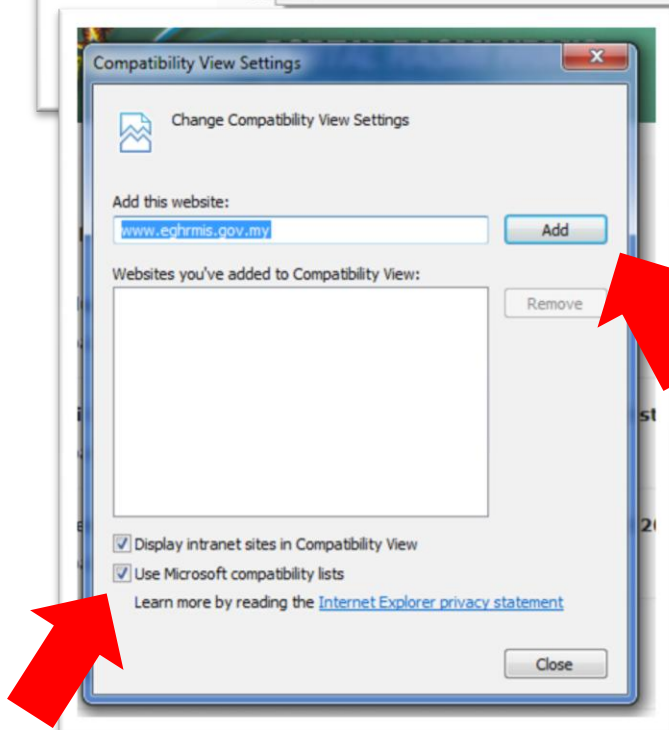

Step 2 : Check IE Compatibility View Settings

>Tools >Compatibility View Settings

>Add 'www.eghrmis.gov.my' >Click Add

>Click all box >Close