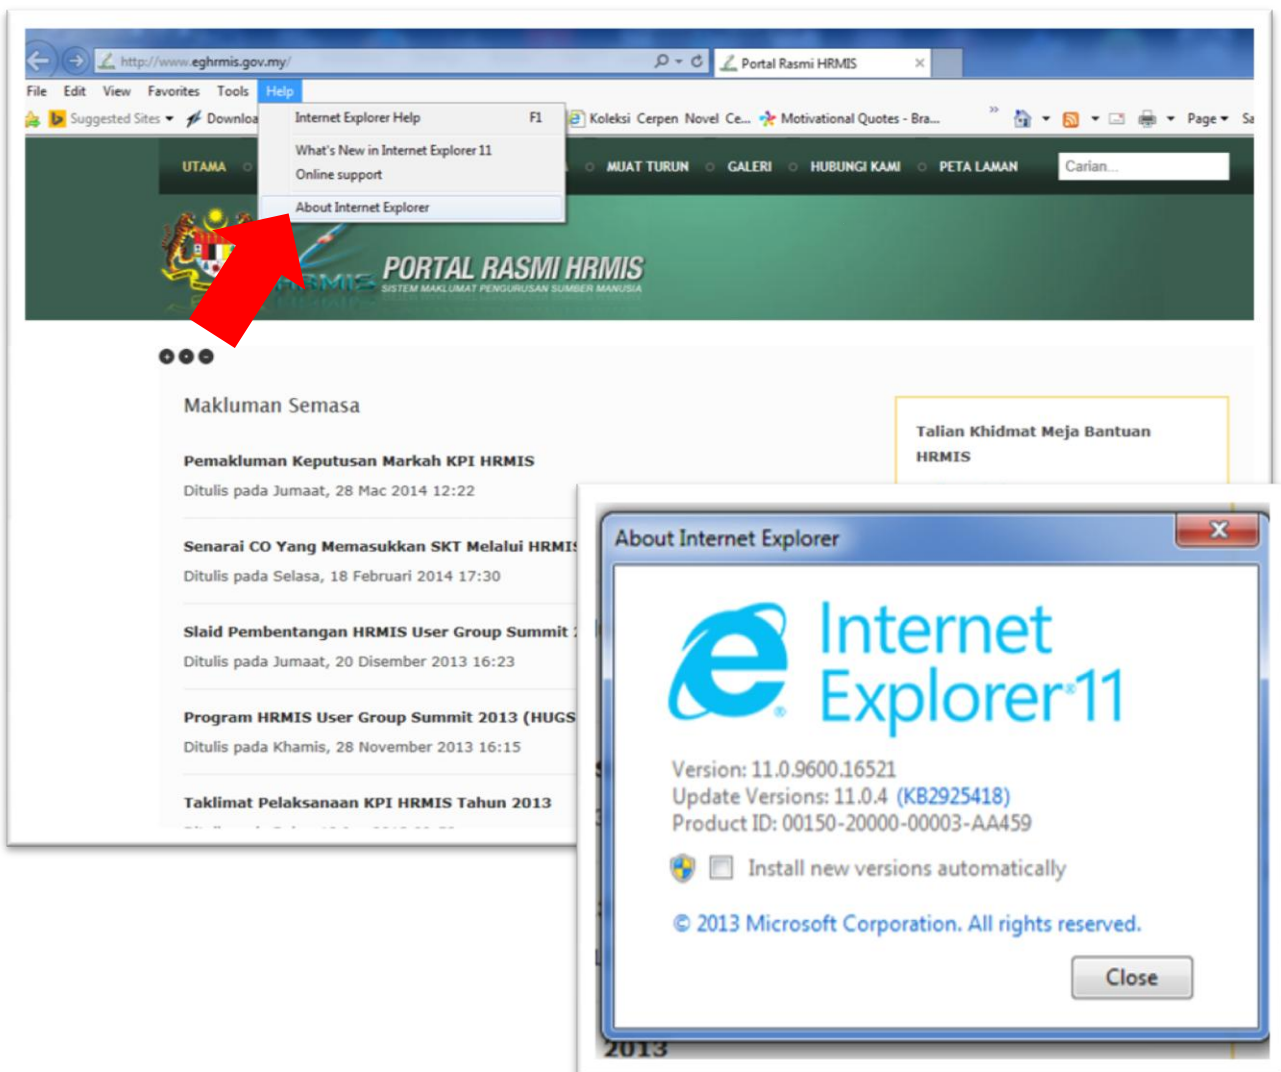

# Internet Explorer Settings

Step 1 : Check IE version (6 above only)

>Help >About Internet Explorer  
>Close